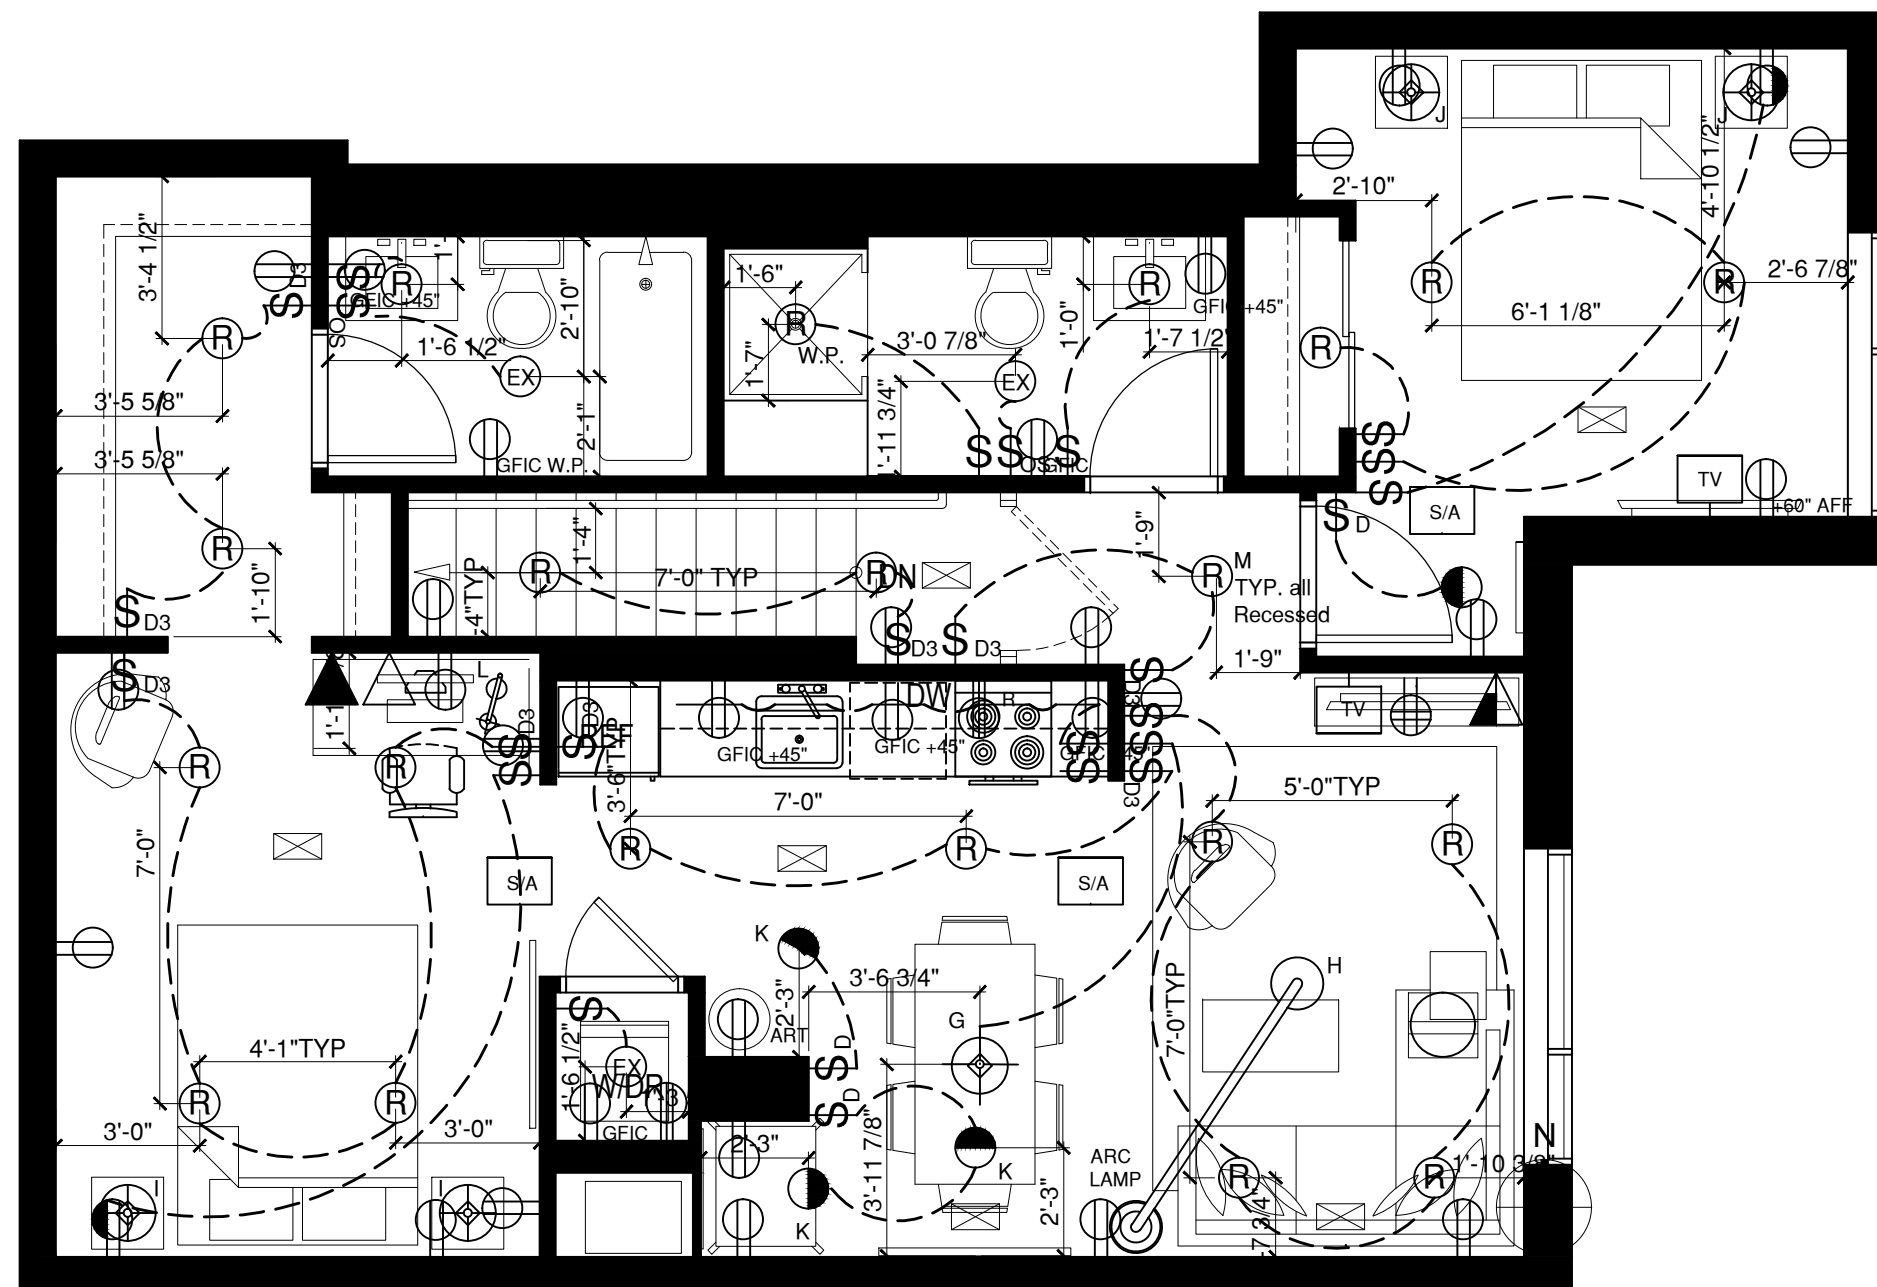

**1** **GROUND LEVEL PLAN**  
Scale: 1/4"=1'-0"

**2** **UPPER LEVEL PLAN**  
Scale: 1/4"=1'-0"

POWER / COMMUNICATION LEGEND	
SYMBOL	DESCRIPTION
	QUADRUPLIX RECEPTACLE OUTLET
	DUPLEX RECEPTACLE OUTLET
	DUPLEX RECEPTACLE W/GROUND FAULT INTERRUPTER CIRCUIT
	RANGE OUTLET 220V
	VOICE/DATA OUTLET
	CABLE TV OUTLET
	SMOKE ALARM WIRE DIRECT W/BATTERY BACKUP
	SWITCH
	HALF HOT OUTLET
	220-VOLT DEDICATED CIRCUIT OUTLET
	DUPLEX RECEPTACLE W/GROUND FAULT INTERRUPTER CIRCUIT - WATERPROOF
	FLOOR QUADRUPLIX RECEPTACLE OUTLET
	FLOOR VOICE/DATA OUTLET